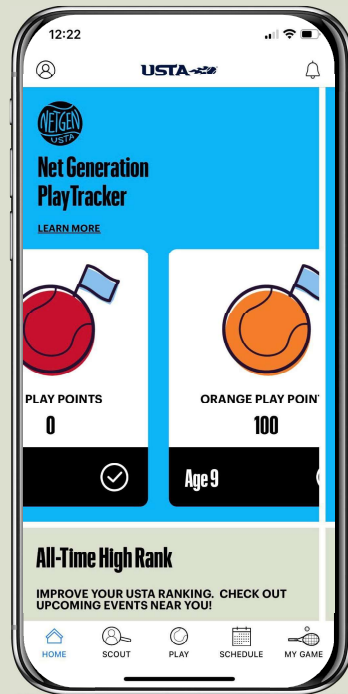

Contacts Module

- CRM for all your contacts
- Automatically added
- Singles & Doubles WTN displayed
- Filtered columns
- Easy export data
- Email contacts directly
- Tags can be added to players

The screenshot displays the 'Contacts (71)' interface. It features a table with the following columns: Unique ID, Singles WTN, First Name, Last Name, Age, Junior, and Email. The table contains several rows of contact data, including names like Willxxx, Alexxxx, Nataxxx, Castaxxx, and Charxxx, along with their respective ages and junior status. The interface also includes a search bar, a '0 contacts selected' indicator, and a '50 records per page' dropdown menu.

Membership Module

Membership Module

- Collect memberships based on specified terms
- Automatic renewal reminders
- Multiple ways to collect payments
- Various membership types
- Dashboard overview of payments collected

USTA Apps

“USTA Tennis” Player App

Download Now!

<http://usta.com/ustatennis-apple>

<http://usta.com/ustatennis-android>

Apple

Android

USTA 