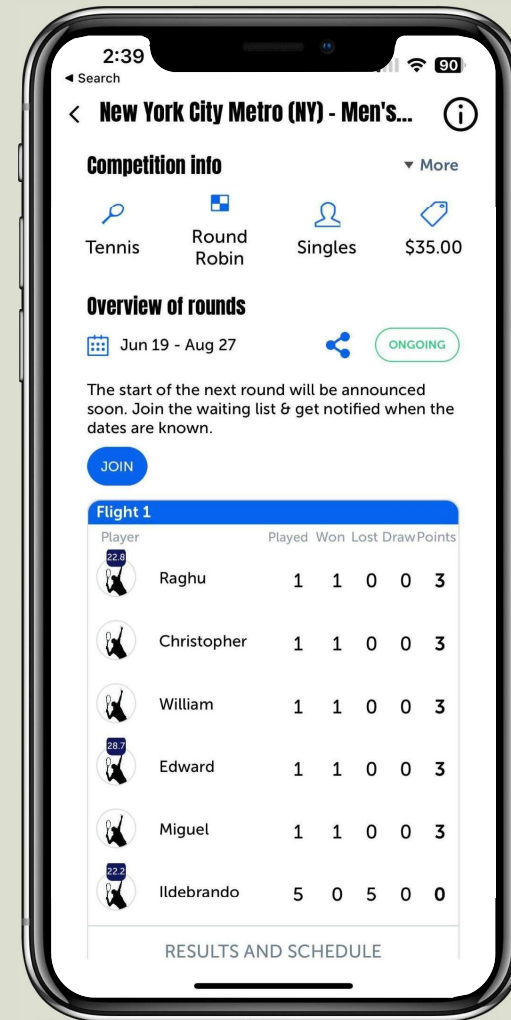

USTA Flex

- What is USTA Flex?
  - Singles and Doubles flex leagues that group players into flights by WTN.
  - Players complete matches during their season at their convenience!
  - Ladders are also available
- All WTN (and WTN logic) integrated
- Currently piloting in 4 Sections for Adults
- Juniors launching this Fall
  - **Pending Digital roadmap and SafePlay sign-off*