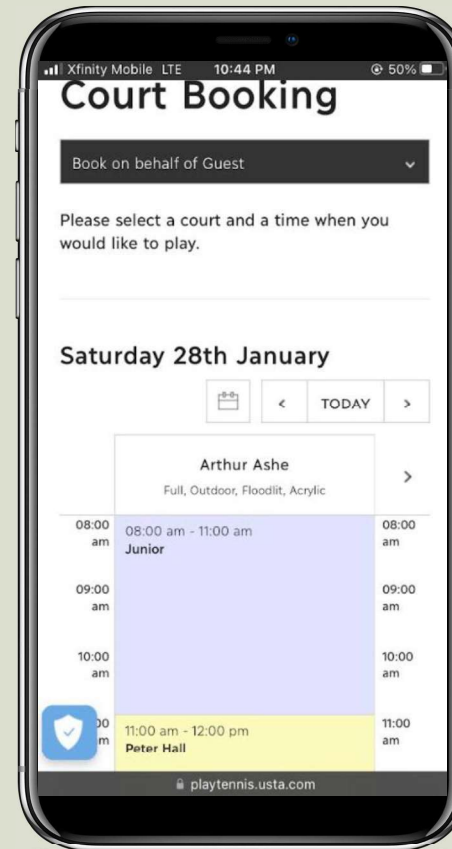

TEST Elena Club
Sat, Jan 28 - Sat, Feb 18, 2023
10:10 am - 10:40 am
Qty: 1

Credit applied -\$10.00

Promo code applied -\$8.00

US Open 2022

TOTAL COST \$22.00

Remaining credits: \$0.00

I want to use credit this time

Add discount promo code

US Open 2022 code applied to order

[Clear discount](#)

Court Booking Module

Court Booking Module

- Multi-Booking Sheets
- Configurable down to the court level
- Process payments for court bookings & guest fees
- Courts are promoted on USTA Player App
- Integration with SmartAccess for court access control

What is SmartAccess?

- SmartAccess involves the installation of coded locks on the facilities entrance gates
- At the time of booking, a player is presented with a **unique code** which grants access to the courts for the duration of the booking
- Two types of locks are available to fit all budgets