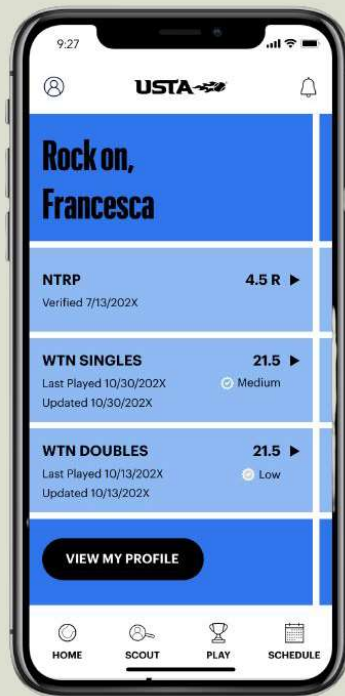

Contacts Module

- CRM for all your contacts
- Automatically added
- Singles & Doubles WTN displayed
- Filtered columns
- Easy export data
- Email contacts directly
- Tags can be added to players

The screenshot displays the 'Contacts (71)' interface. It features a table with the following columns: Unique ID, Singles WTN, First Name, Last Name, Age, Junior, and Email. The table contains several rows of contact data, including names like Willxxx, Alexxxx, Nataxxx, Castaxxx, and Charxxx, along with their respective ages and junior status. The interface also includes a search bar, a '0 contacts selected' indicator, and a '50 records per page' dropdown menu.

Unique ID	Singles WTN	First Name	Last Name	Age	Junior	Email
0005603	No WTN	Willxxx	Abeyouxxx	71	No	william.k.abeyou10074121xxx@mailinator.com
0004983	16.8	Lxxx	Alexxx	17	No	
0004982	12.7	Nataxxx	Blxxx	16	No	nattiz010191576xxx@mailinator.com
0005001	17.0	Adexxx	Castaxxx	18	No	
0004989	11.1	plxxx	charxxx	16	No	pcharney02010375452xxx@mailinator.com
0004966	17.1	Dxxx	Charxxx	17	No	

Membership Module

Membership Module

- Collect memberships based on specified terms
- Automatic renewal reminders
- Multiple ways to collect payments
- Various membership types
- Dashboard overview of payments collected

USTA Apps

“USTA Tennis” Player App

Download Now!

<http://usta.com/ustatennis-apple>

<http://usta.com/ustatennis-android>

Apple

Android

USTA 