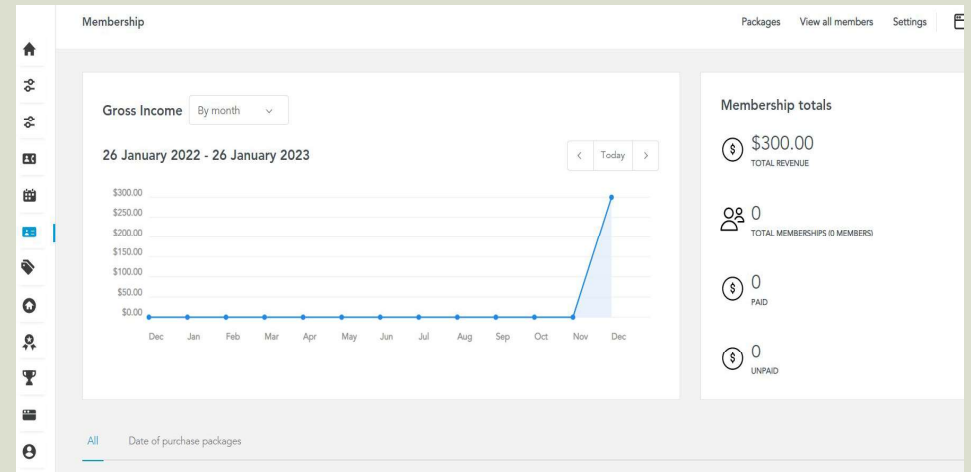

Membership Module

- Collect memberships based on specified terms
- Automatic renewal reminders
- Multiple ways to collect payments
- Various membership types
- Dashboard overview of payments collected