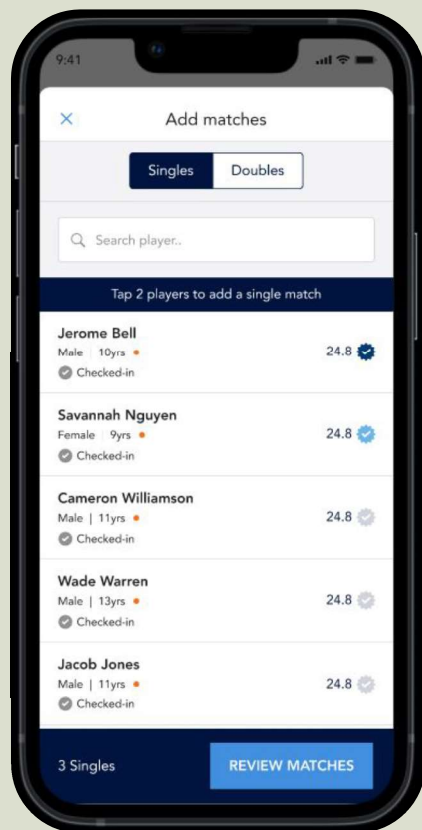

WTN Match Play

- Create program via Serve Tennis Programming Module, run on USTA Serve app
- Free & flexible mobile app for singles & doubles matchplay
- Generate round robins or individual matches
- Easy facilitation of level based play via WTN, that allows organizers flexibility to run how they see fit
- Offerings: Orange, Green & Yellow
  - *Orange doesn't count towards WTN*