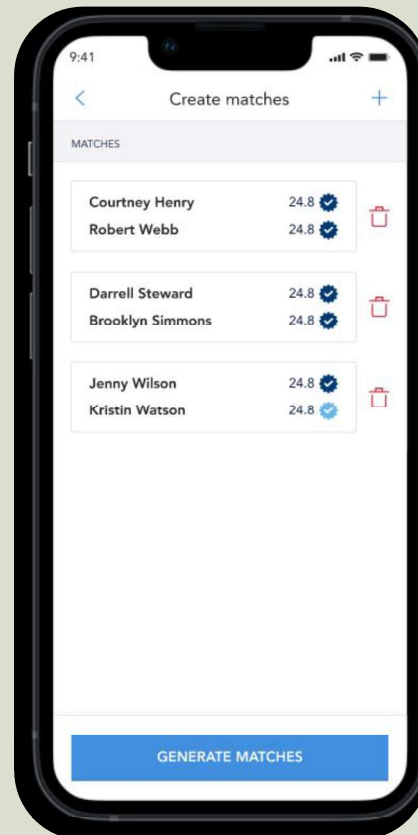

WTN Match Play

- Create program via Serve Tennis Programming Module, run on USTA Serve app
- Free & flexible mobile app for singles & doubles matchplay
- Generate round robins or individual matches
- Easy facilitation of level based play via WTN, that allows organizers flexibility to run how they see fit
- Offerings: Orange, Green & Yellow
  - *Orange doesn't count towards WTN*