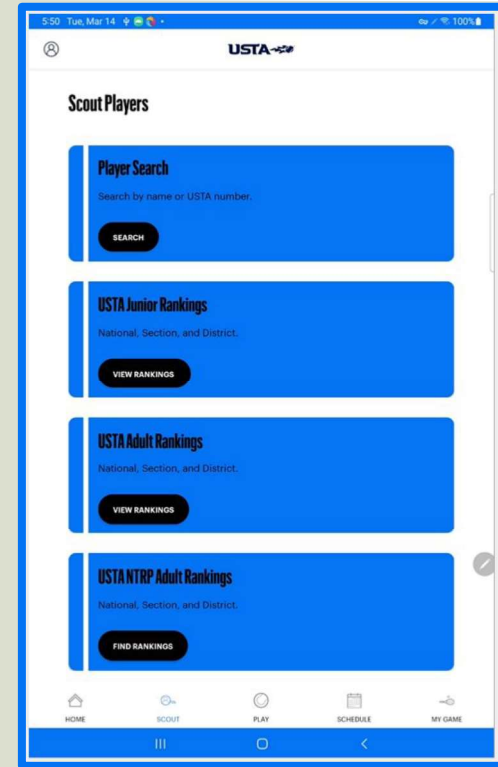

“USTA Tennis” Player App