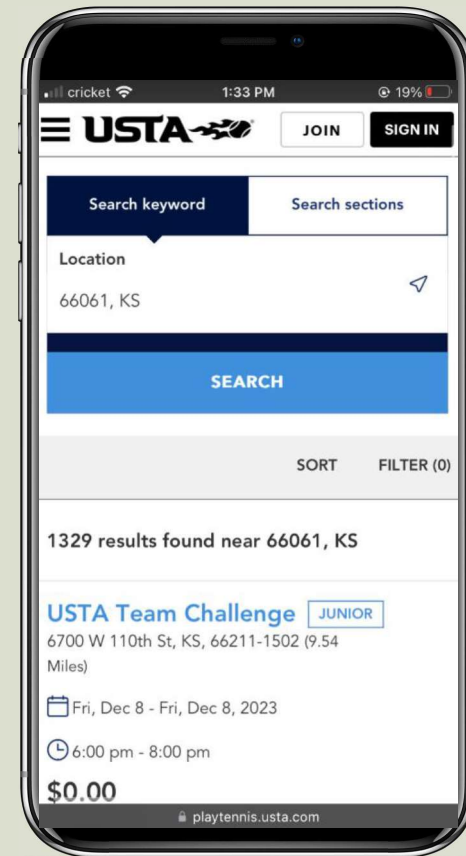

Wait...there's more! We're just getting started!

Program Promotion: Your own website!

- Quick & simple website creation
- Programs & camps automatically published online

Program Promotion: National & Section Search

- **Free** promotion on USTA National Program Search page
 - Additional promotion on Southern/Georgia Search page
- 120K+ searches on National Site in 2022
- Access to consumers you wouldn't normally reach with email campaigns, etc.,
- Nearly 21M visits were generated by Consumers to the Serve Tennis platform in 2022 - a 23% increase over 2021's traffic