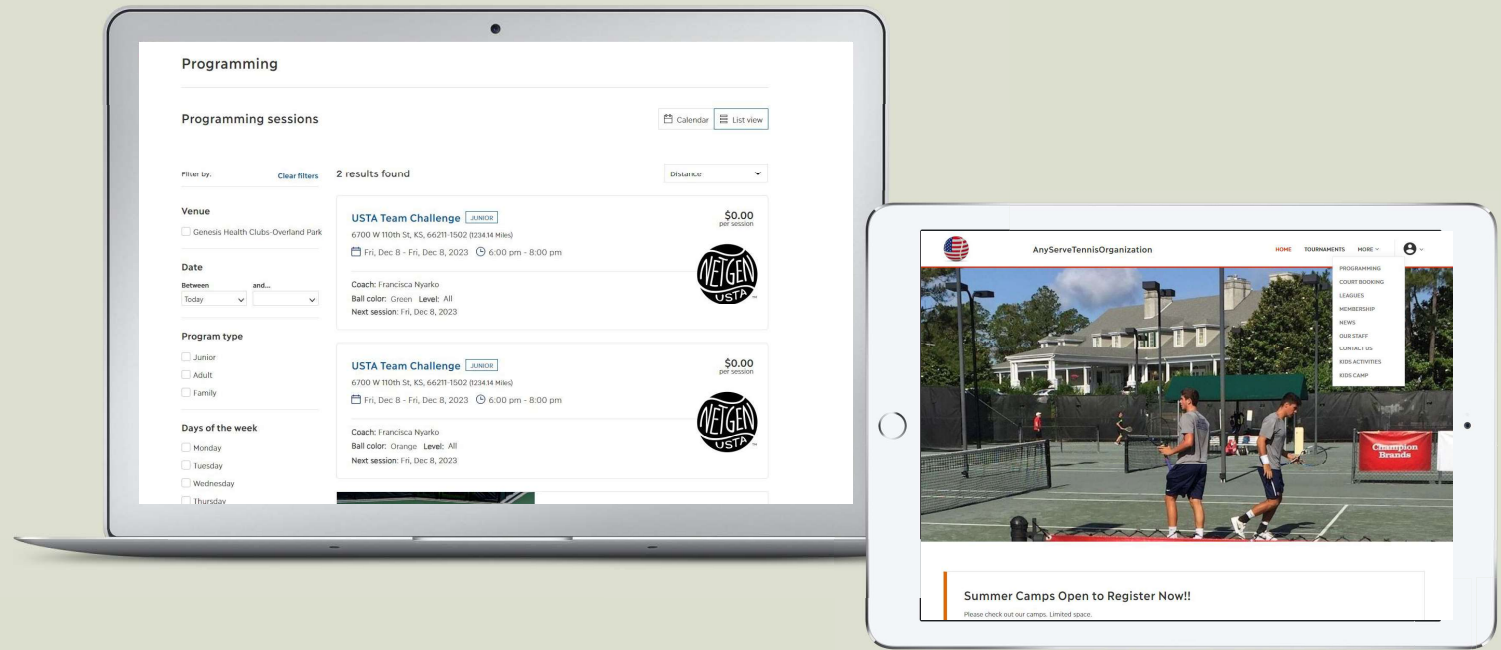

Program Promotion: Your own website!

- Quick & simple website creation
- Programs & camps automatically published online